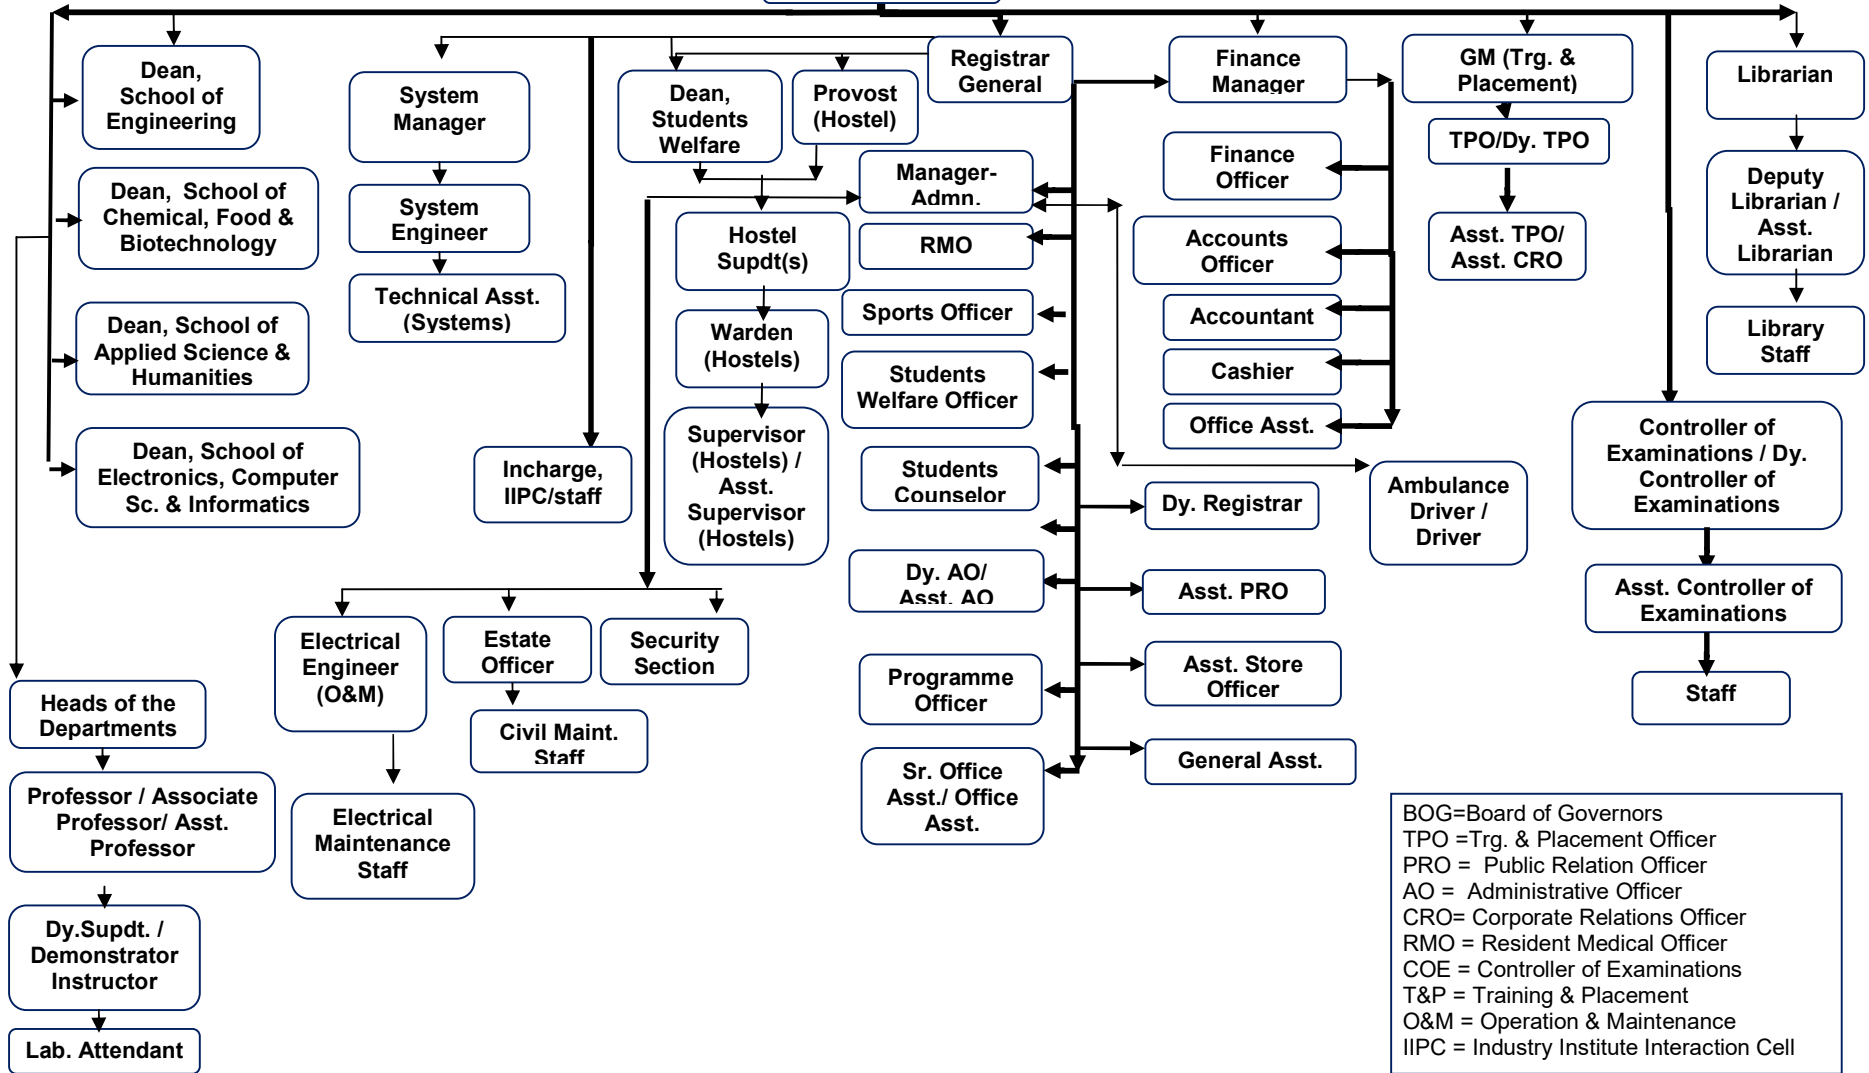

Haldia Institute of Technology

Organizational Chart

Chairman, Board of Governors
 Vice Chairman
 Secretary
 Director /Principal

BOG=Board of Governors
 TPO =Trg. & Placement Officer
 PRO = Public Relation Officer
 AO = Administrative Officer
 CRO= Corporate Relations Officer
 RMO = Resident Medical Officer
 COE = Controller of Examinations
 T&P = Training & Placement
 O&M = Operation & Maintenance
 IIPC = Industry Institute Interaction Cell